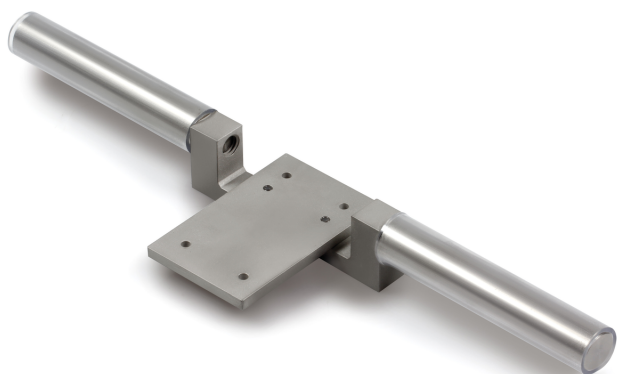

# KERN AFK 02

**KERN**

Stainless steel handle bar with rubber grip for safe handling

## Category

Brand	Sauter
Product category	Measurementtechnology
Product group	Handle

## Construction

Dimension housing (W×D×H)	290×200×31 mm
Dimensions completely mounted (W×D×H)	290×200×31 mm
Material	metal
Material housing	metal